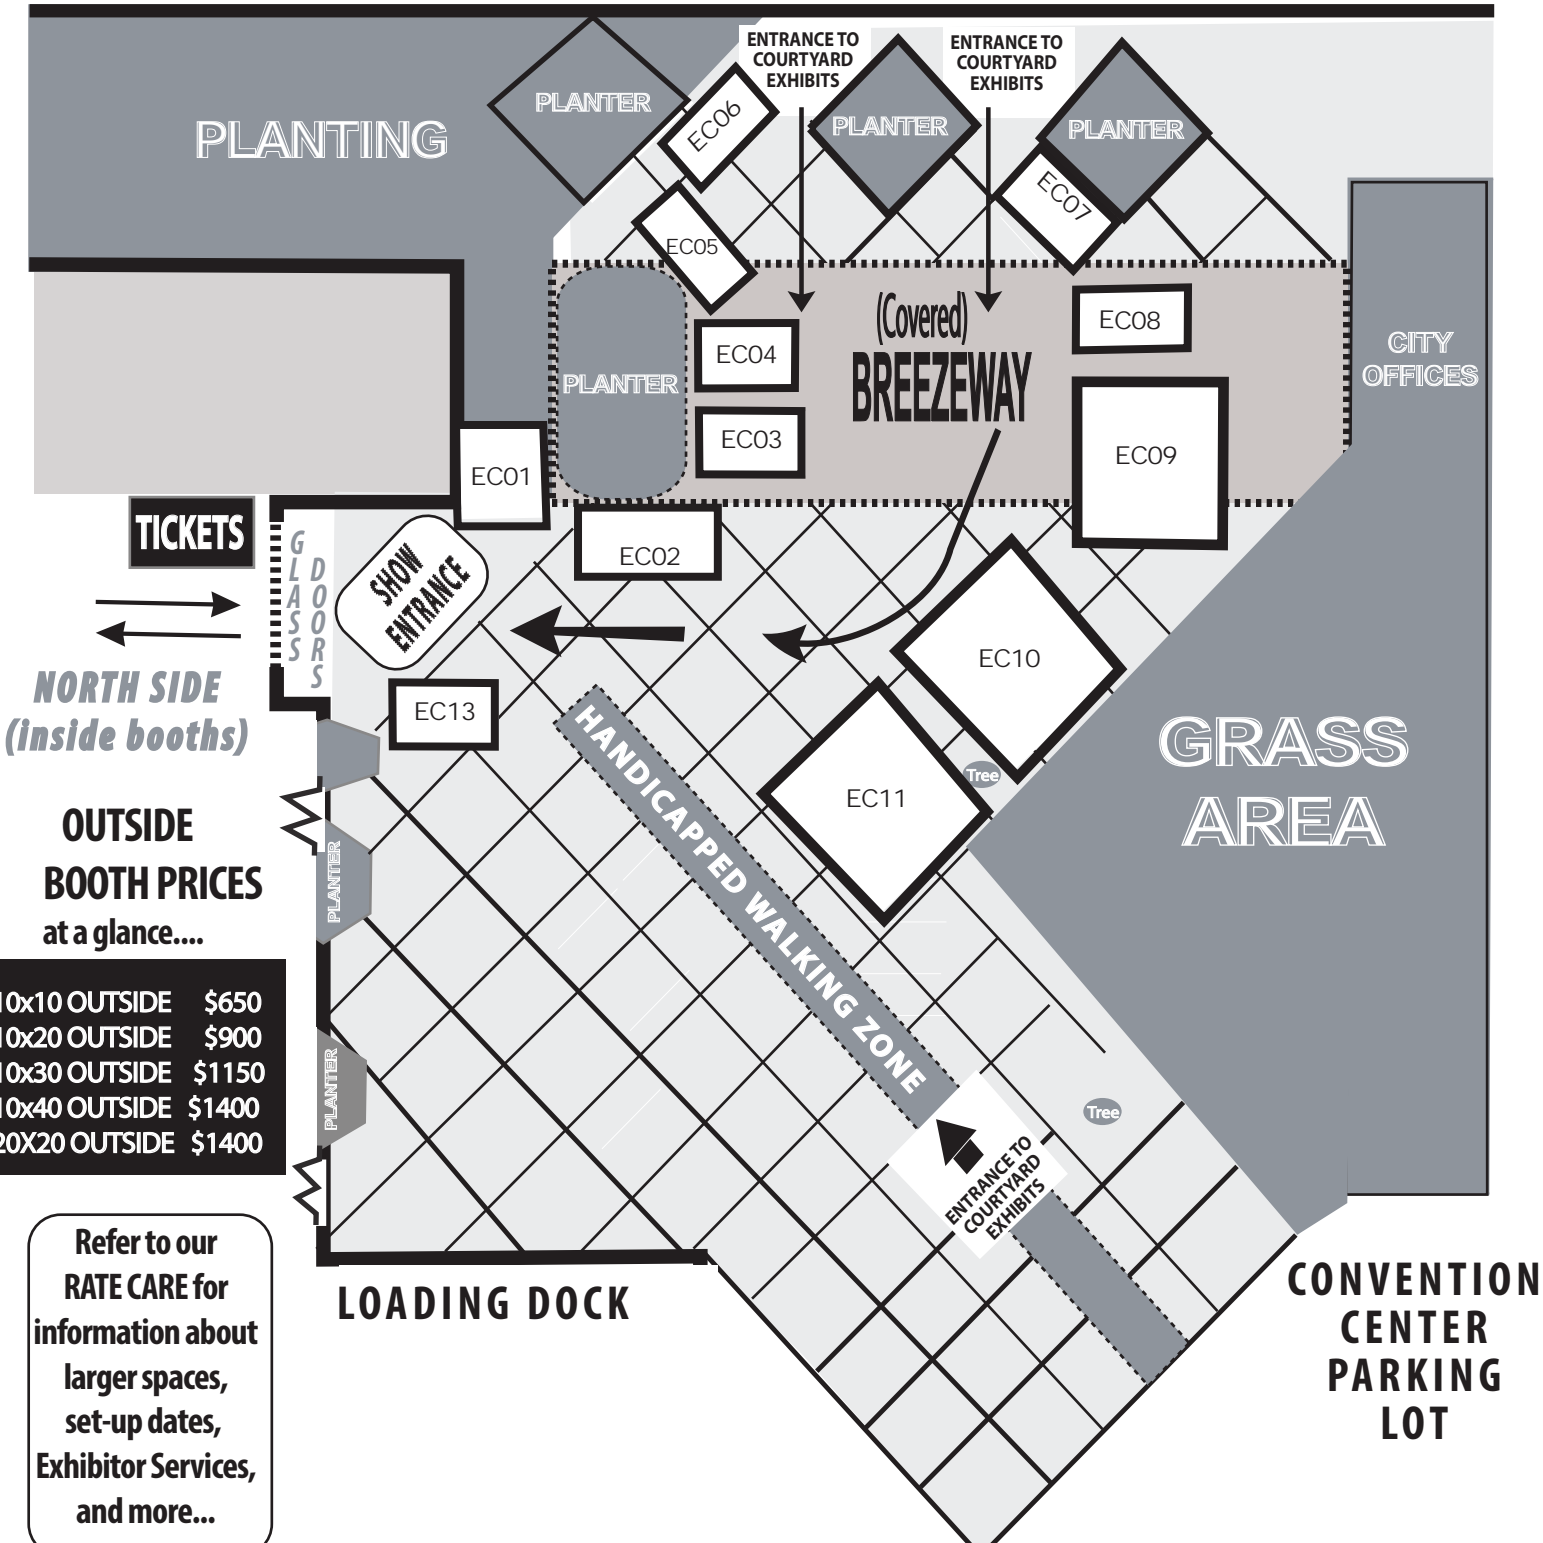

VISALIA
CONVENTION
CENTER
**EUCALYPTUS
COURTYARD**

ACEQUIA

SIDEWALK

TICKETS

**NORTH SIDE
(inside booths)**

**OUTSIDE
BOOTH PRICES
at a glance....**

| | |
|---------------|--------|
| 10x10 OUTSIDE | \$650 |
| 10x20 OUTSIDE | \$900 |
| 10x30 OUTSIDE | \$1150 |
| 10x40 OUTSIDE | \$1400 |
| 20X20 OUTSIDE | \$1400 |

Refer to our
RATE CARE for
information about
larger spaces,
set-up dates,
Exhibitor Services,
and more...